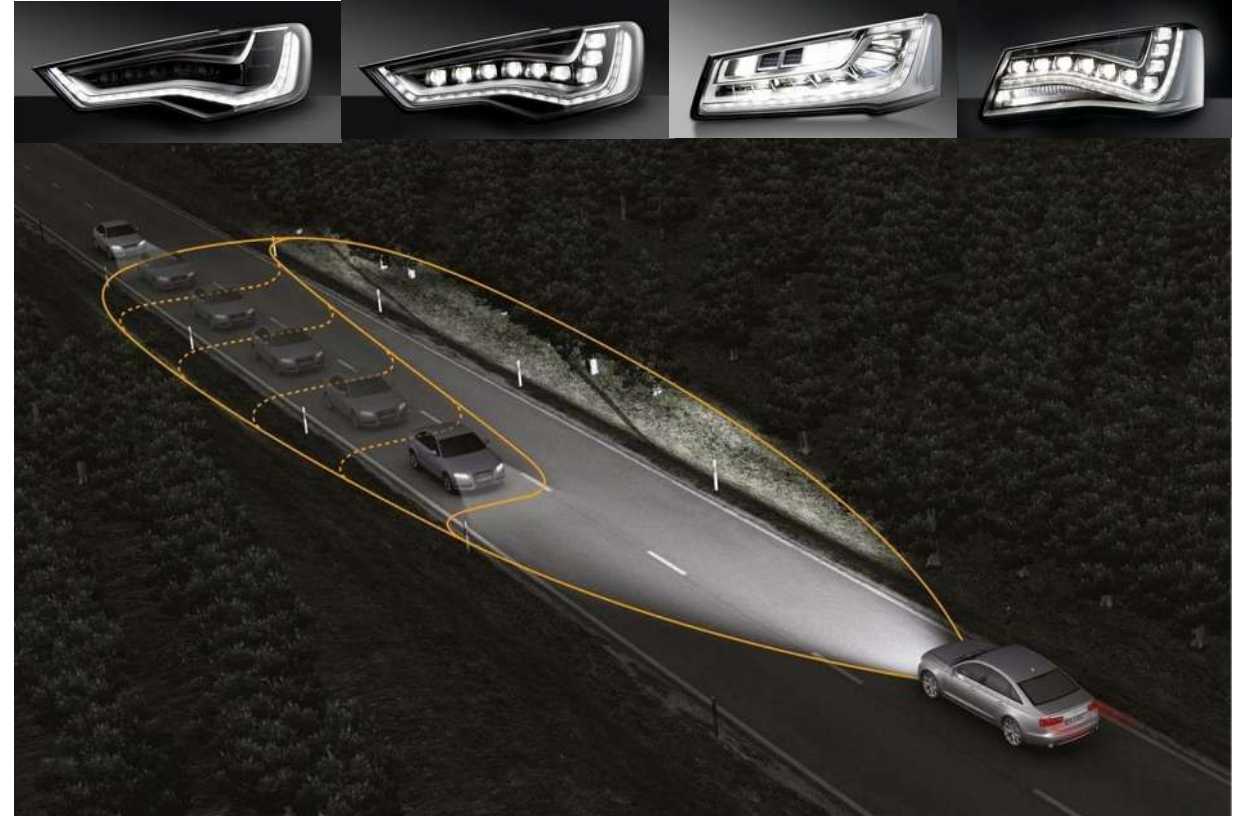

NO LIGHT, NO VISION

Products

- Adaptive front light system

Software areas

- Embedded SW

SDE roles

- Developer
- QA

CLOUD SOLUTION