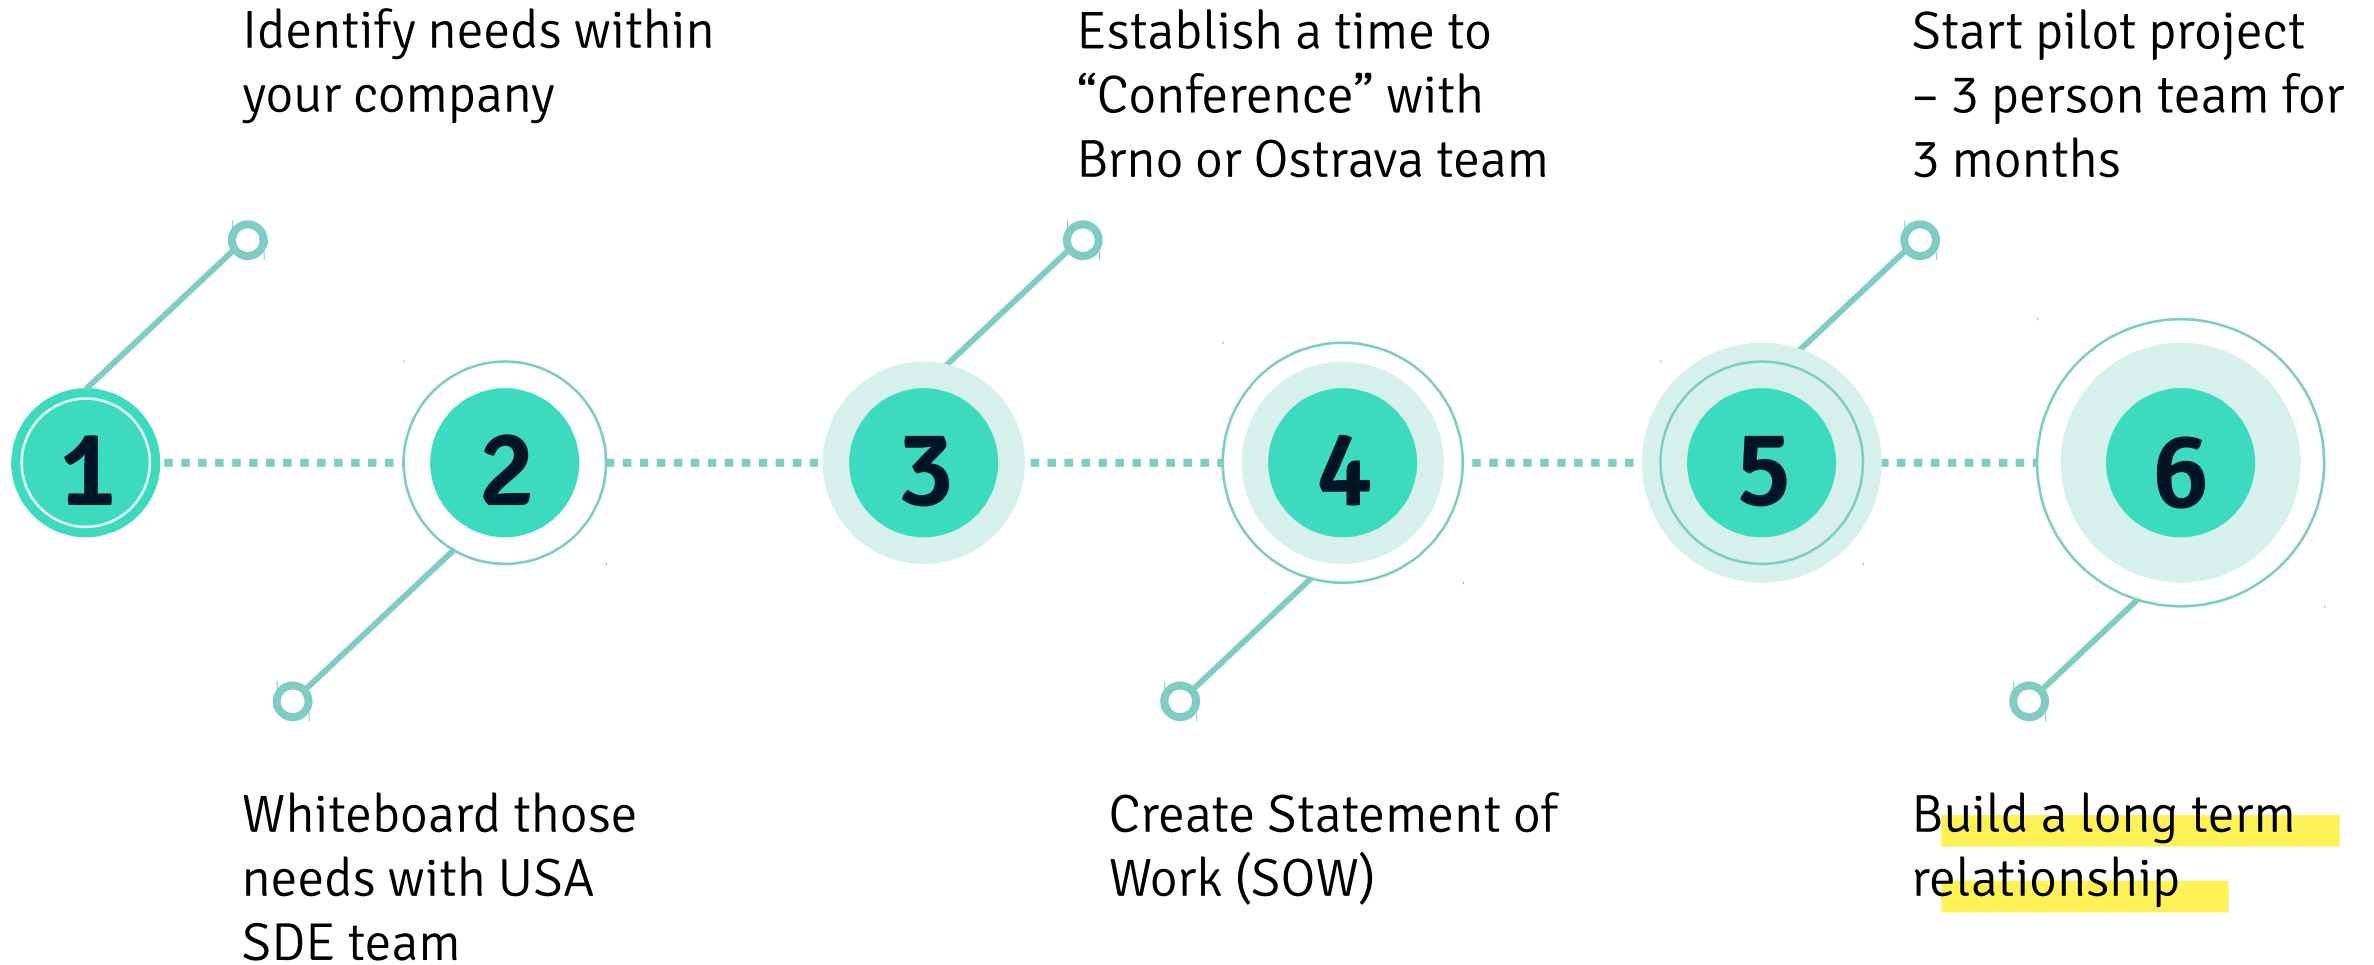

15 years in IT

Senior Executive
Investor
Entrepreneur
Recruiting mentor

Kamil Veřmiřovský, COO

17 years in IT

Senior Executive
Mentor
Architect

NEXT STEPS

OUR CONTACT DETAILS

Address Dornych 90, Brno